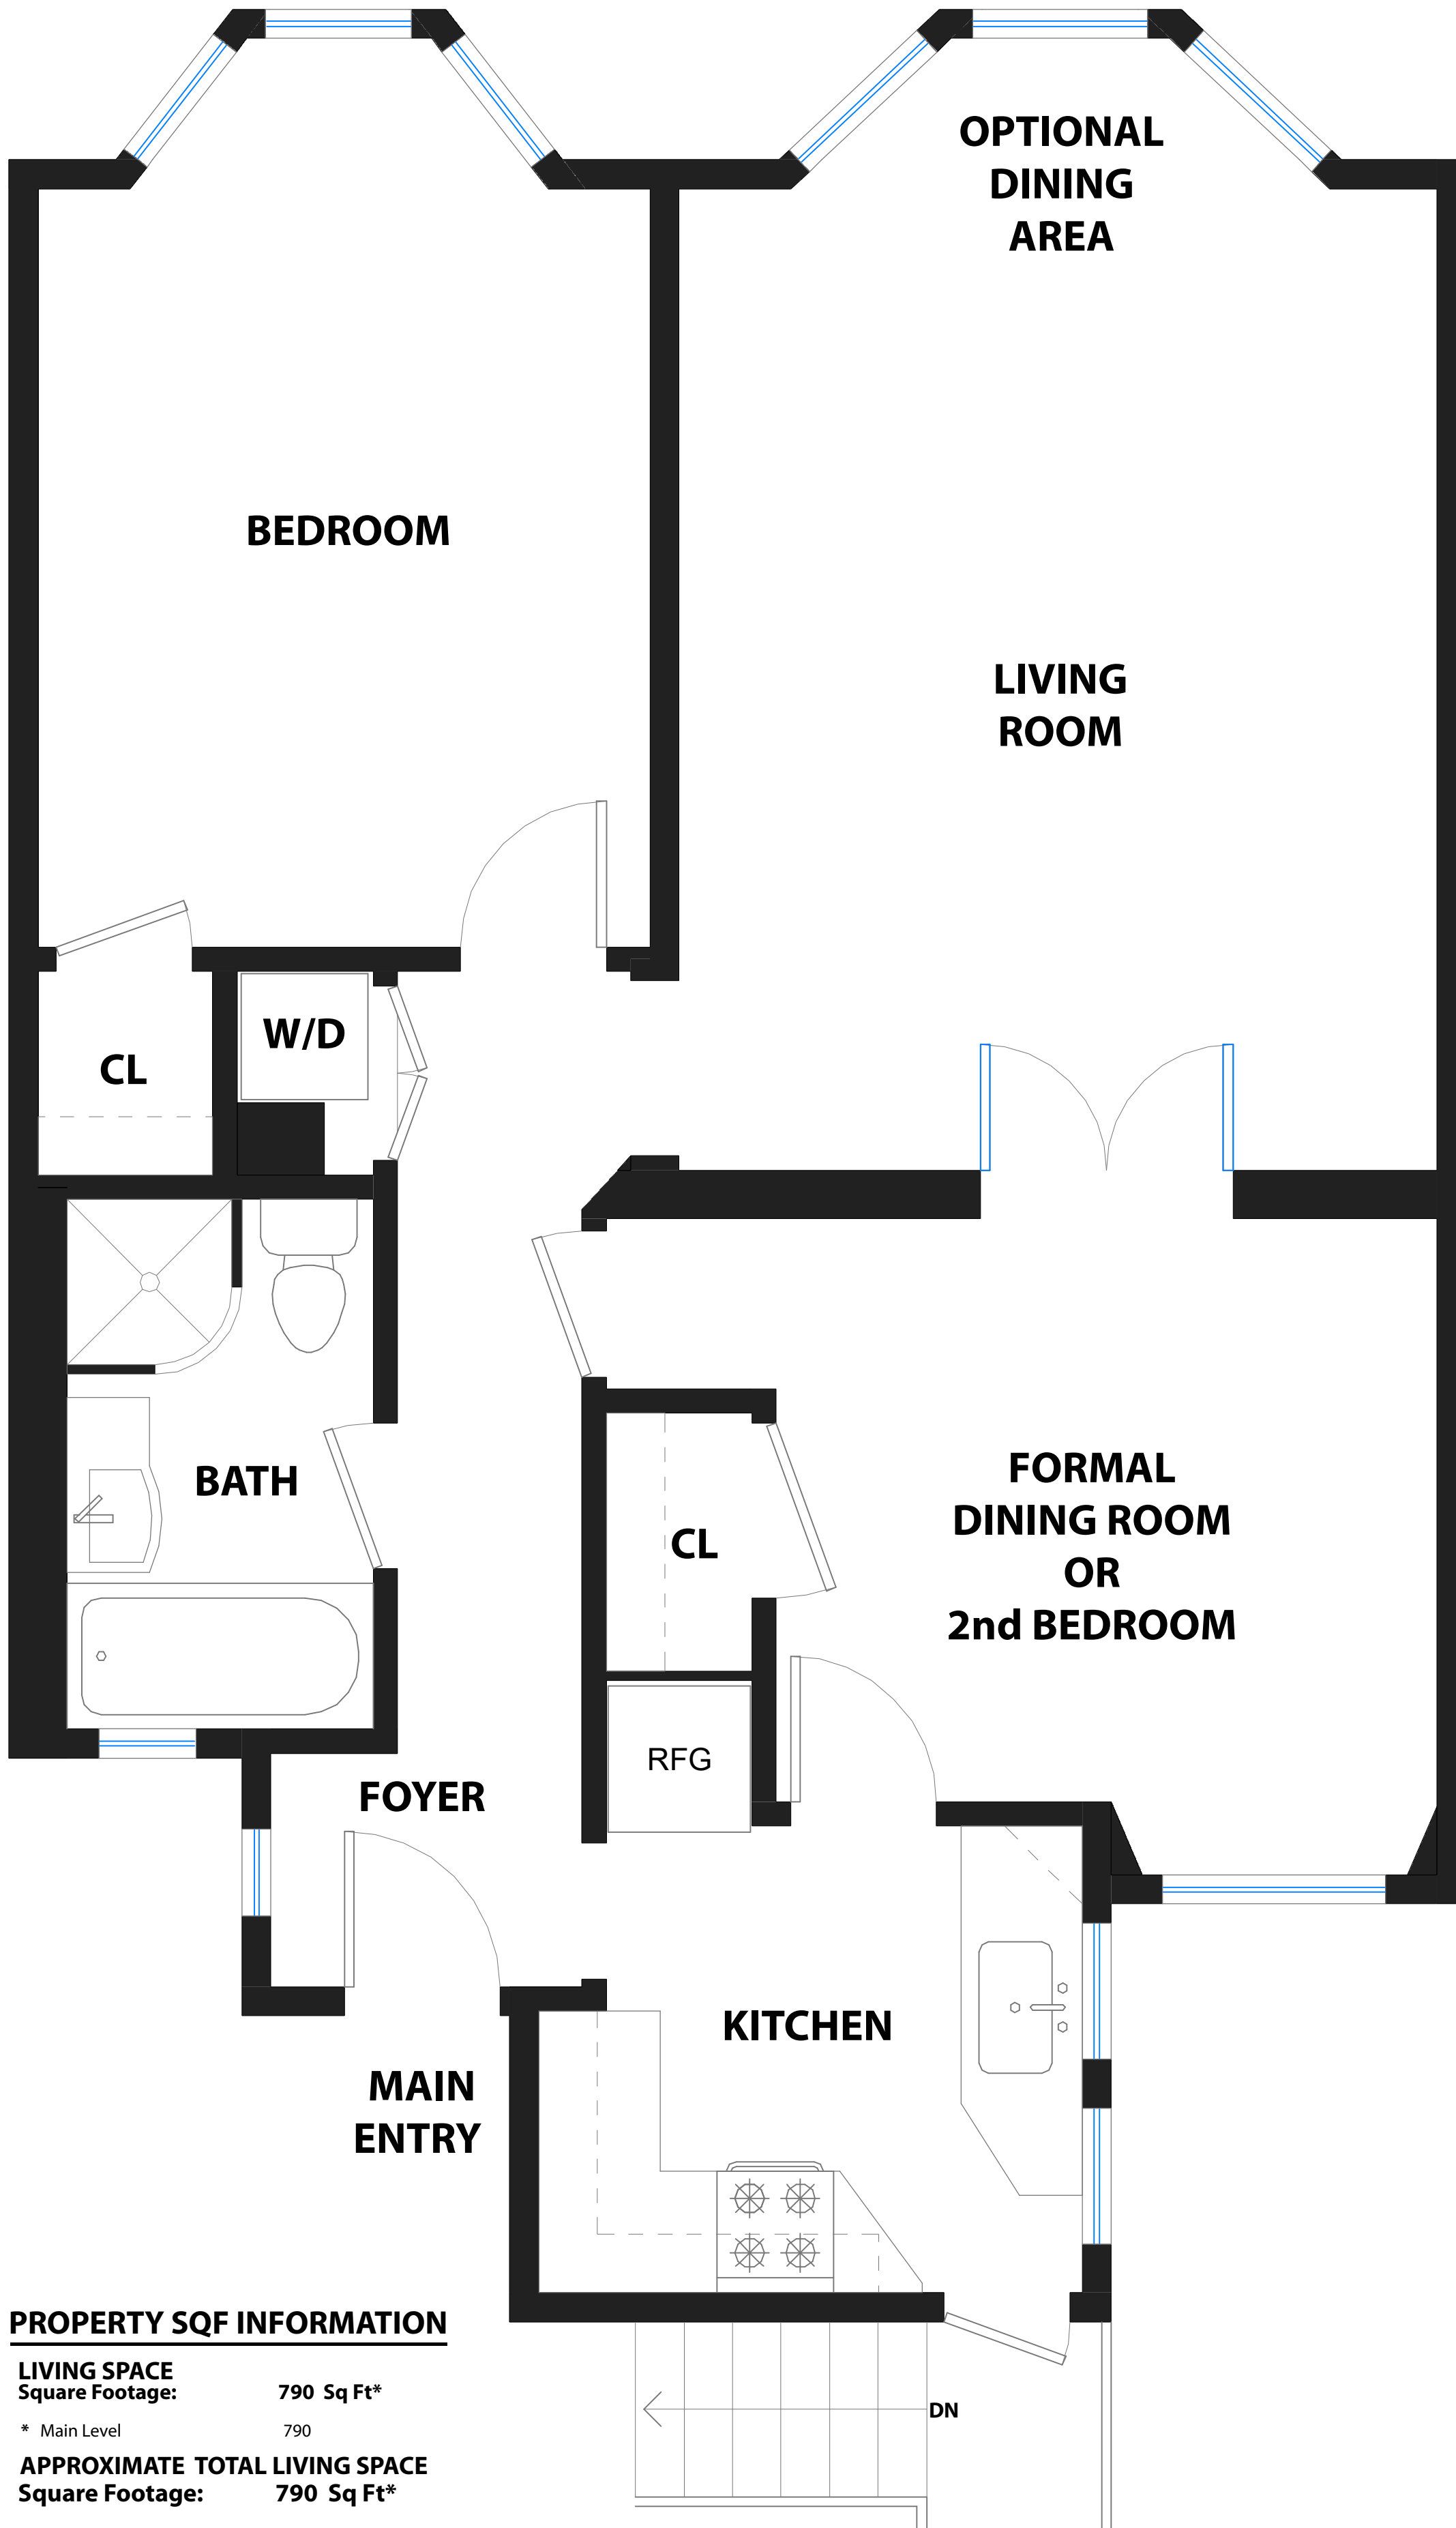

3731 FILLMORE STREET #5

SAN FRANCISCO, CALIFORNIA

PROPERTY SQF INFORMATION

LIVING SPACE
Square Footage: 790 Sq Ft*

* Main Level 790

APPROXIMATE TOTAL LIVING SPACE
Square Footage: 790 Sq Ft*